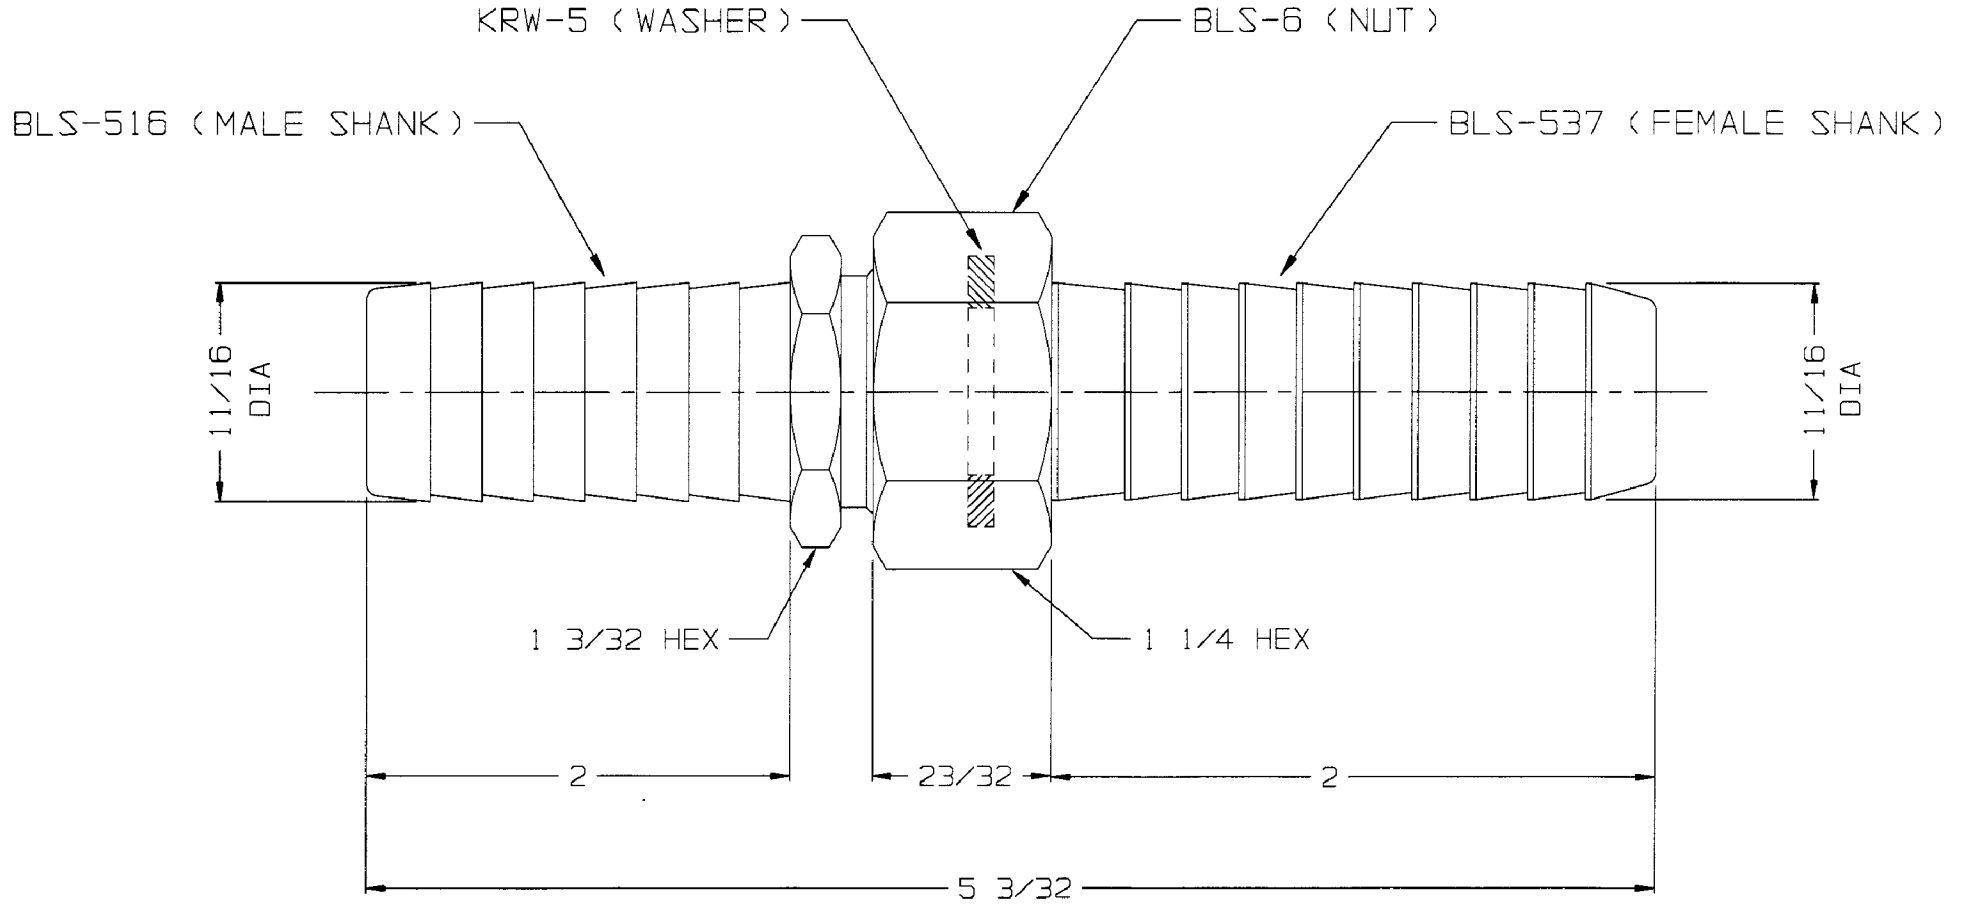

BLS-506

CUSTOMER DWG

CUSTOMER DWG

DIXON VALVE & COUPLING CO.

U. S. A.

TITLE

5/8" x 3/4" BRASS LONG SHANK FITTING

DRAWN BY: 3/15/99